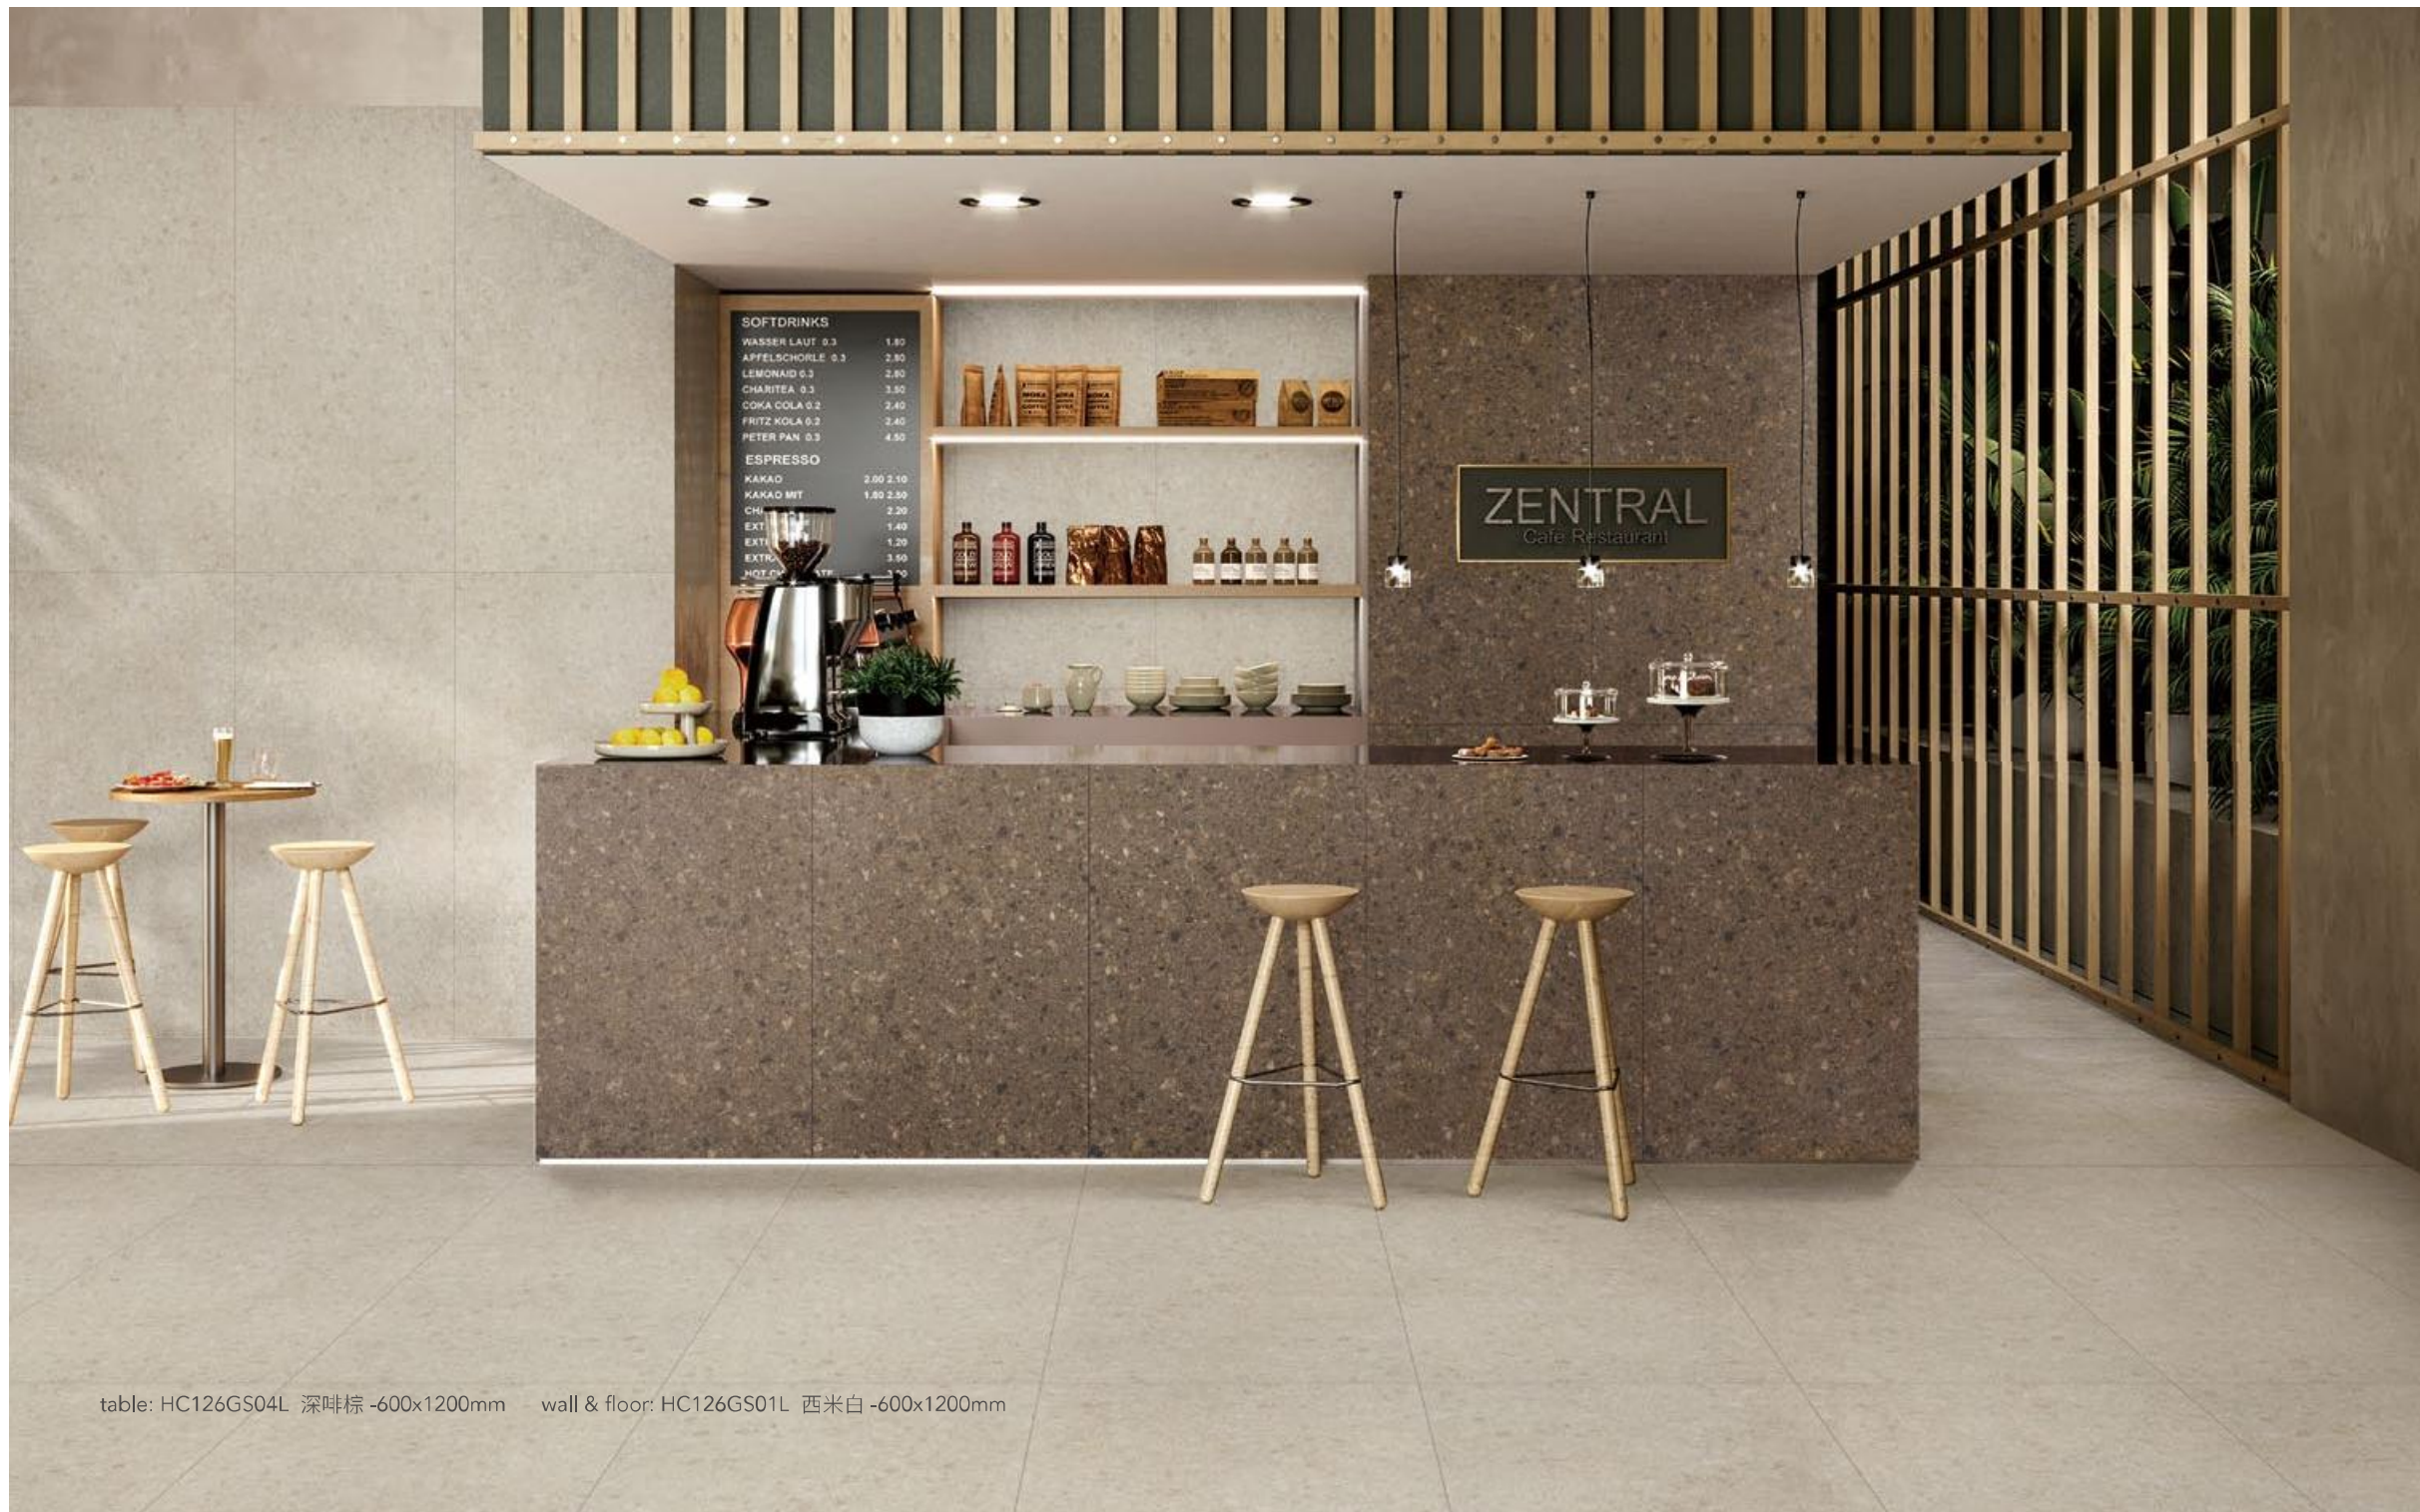

20 DEGREES SOFT LIGHT
20 度柔光

V1-Low

V2-Moderate

V3-High

V4-Random

THE RIVERTOWN
HOTEL

table: HC126GS05L 琥珀深灰 -600x1200mm wall: HC126GS01L 西米白 /HC126GS02L 琥珀浅灰 -600x1200mm floor: HC126GS02L 琥珀浅灰 -600x1200mm

floor: HC126GS03L 浅啡黄 -600x1200mm